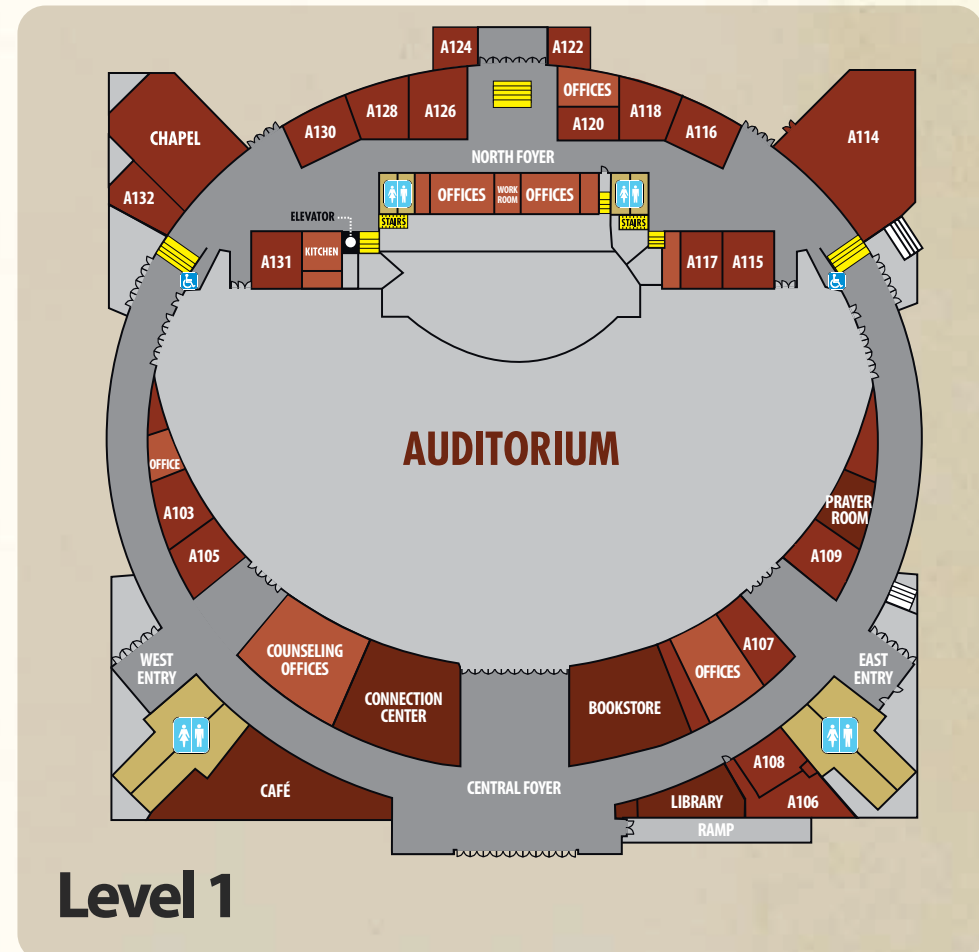

Lake Pointe Church

Rockwall Campus

for more information, visit lakepointe.org

Building W • West Wing

Buildings B & C

Building A