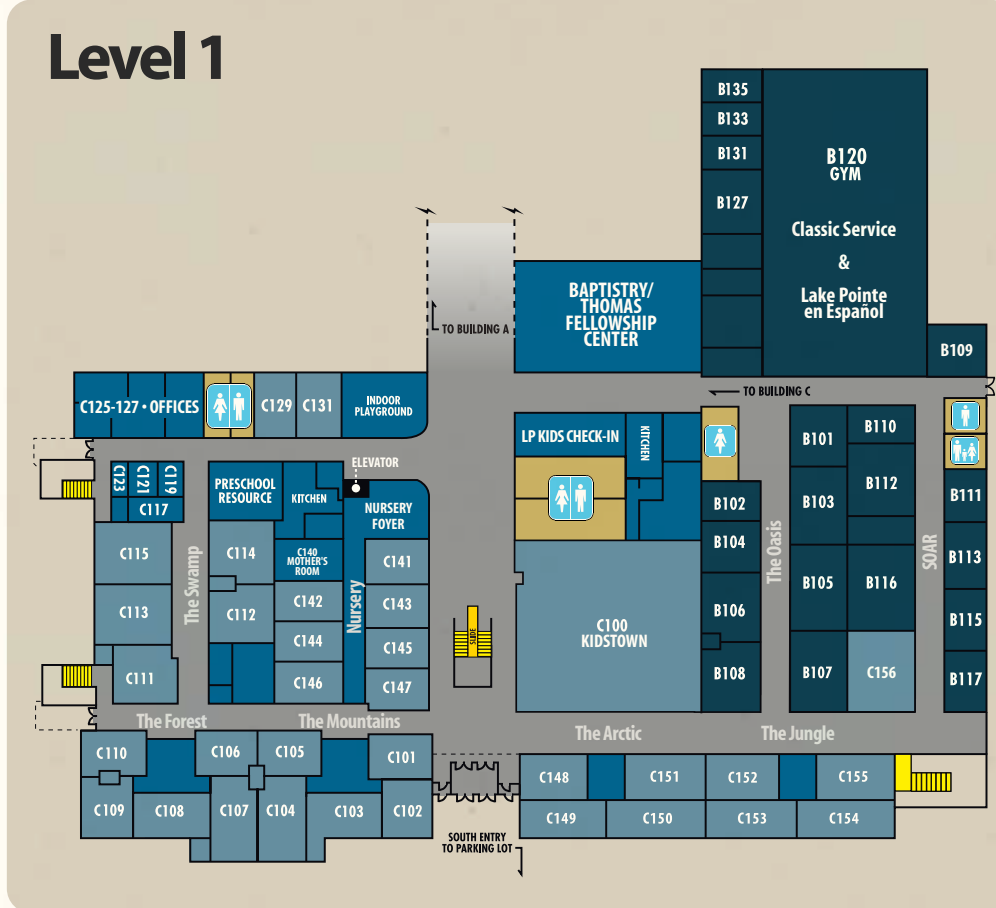

Lake Pointe Church

Rockwall Campus

for more information, visit lakepointe.org

Building W • West Wing

Buildings B & C

Building A