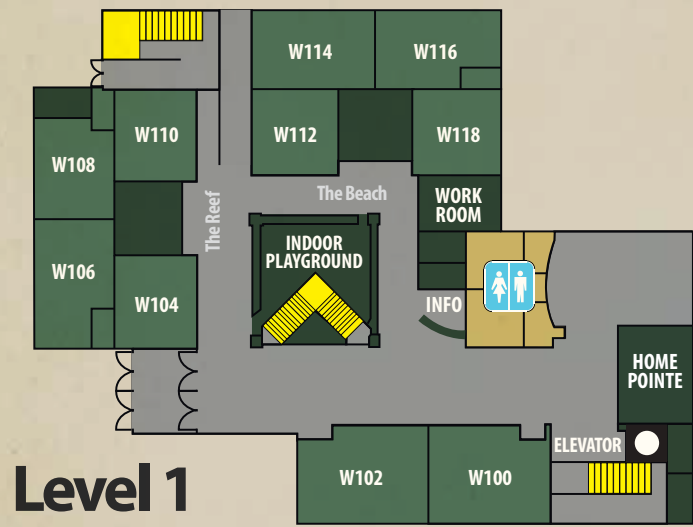

Lake Pointe Church

Rockwall Campus

for more information, visit lakepointe.org

Building W • West Wing

Buildings B & C

Building A